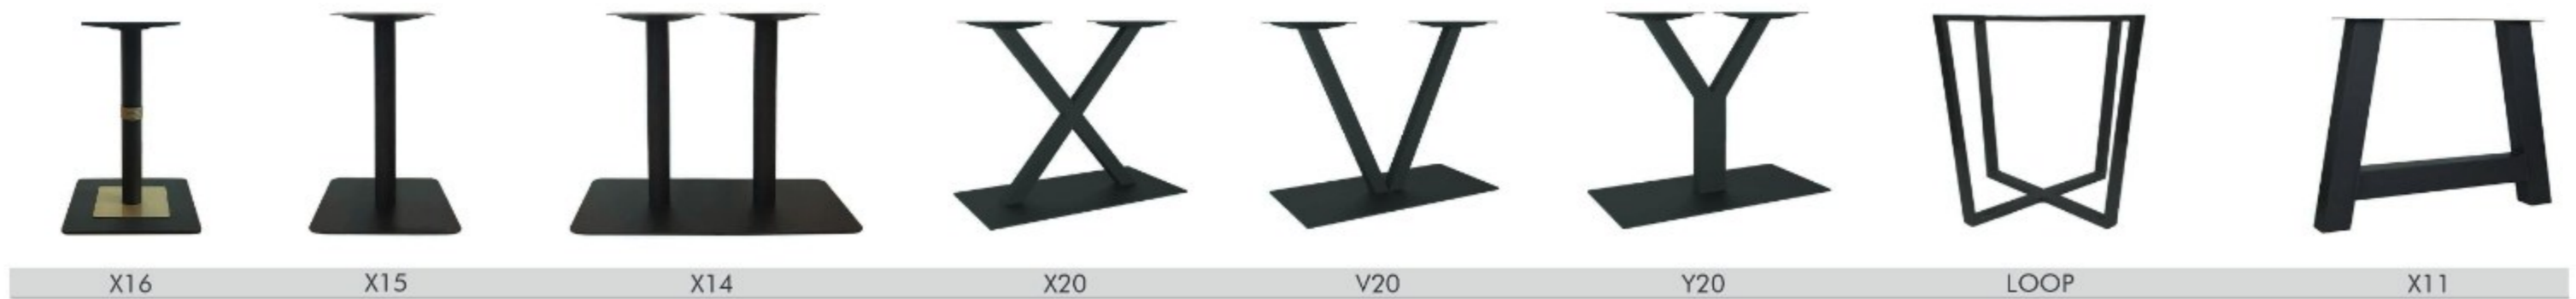

SPECIFICATION