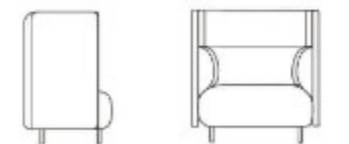

Domino

SPECIFICATION

SINGLE SEAT A

DOUBLE SEAT D

H : 100 D : 71 L : 80/156

SINGLE SEAT B

SINGLE SEAT C

H : 100 D : 71 L : 80