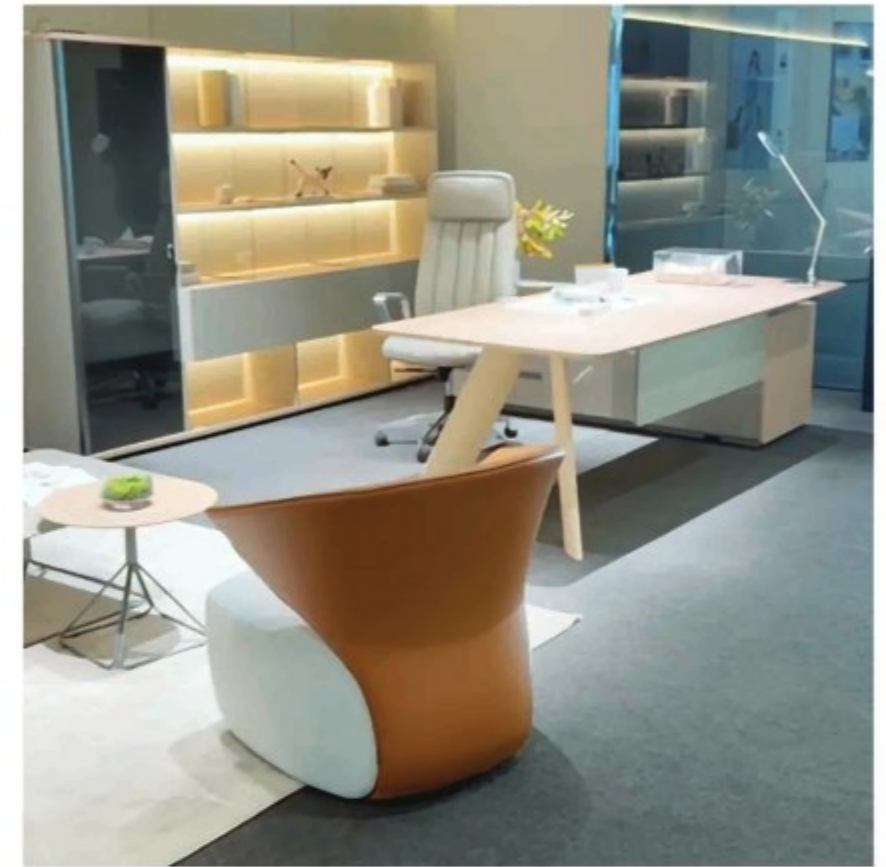

SEATLAND is a certified company.

OFFICE COLLECTION

03-244

OFFICE TABLE	03 - 54
CERDENZA & FILE SIDE TABLES	55 - 60
OFFICE SOFA	61 - 98
OFFICE LOUNGE CHAIR	99 - 114
OFFICE ERGONOMI CHAIR	115 - 152
OFFICE WAITING CHAIR	153-168
AUDITORIUM SEATING	169-170
OFFICE PARTITIONS	171-176
OFFICE WALL PANEL	177-186
OFFICE BOOKCASE	187-200
OFFICE CABINET COLLECTION	201-204
CLINIC COLLECTION	205-208
RECEPTION COLLECTION	209-214
OFFICE COFFEE TABLE	215-232
ACCESSORIES	233-244

Delux

SPECIFICATION

DELUX TABLE

H : 75 D : 90/100 L : 180/200/220

DELUX CONFERENCE TABLE

H : 75 D : 100/120 L : 240/280/300

DELUX CABINET TABLE

H : 59 D : 50 L : 160/180