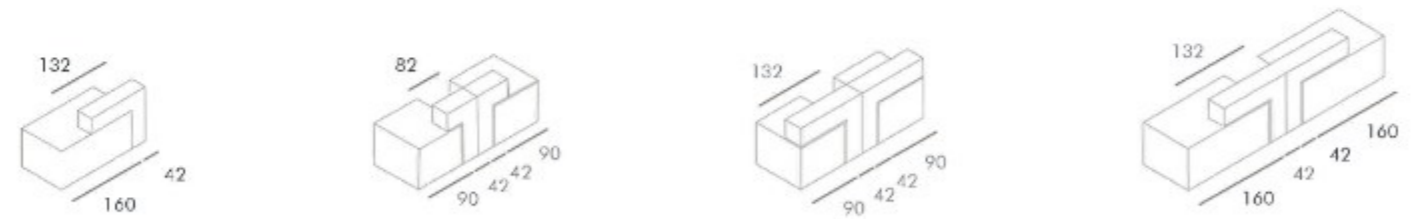

SPECIFICATION

RECEPTION A